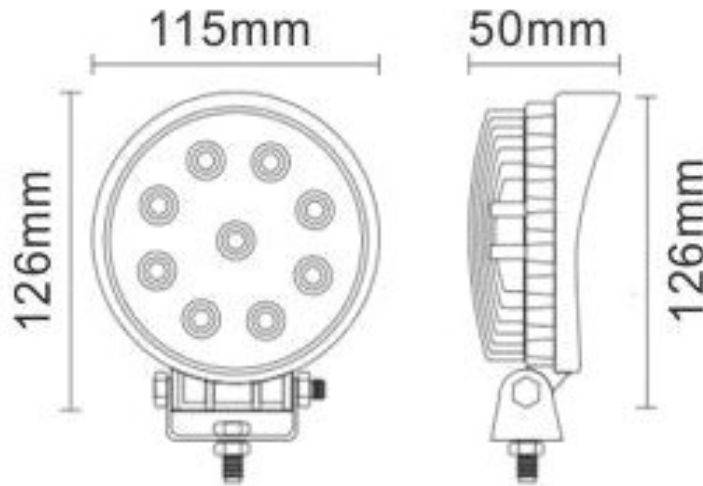

#### KEY FEATURES

- Colour: White
- Lumens: 1400
- Beam Pattern: Flood
- Approval: ECE R10
- Fixing: Bolt Bracket
- Voltage: 12-80V
- IP Rating: IP67
- LEDs: 9
- Dimensions: 115mm x 126mm x 50mm
- Aluminium housing
- PMMA lens

## Product Specification

### Product Dimensions Diagram