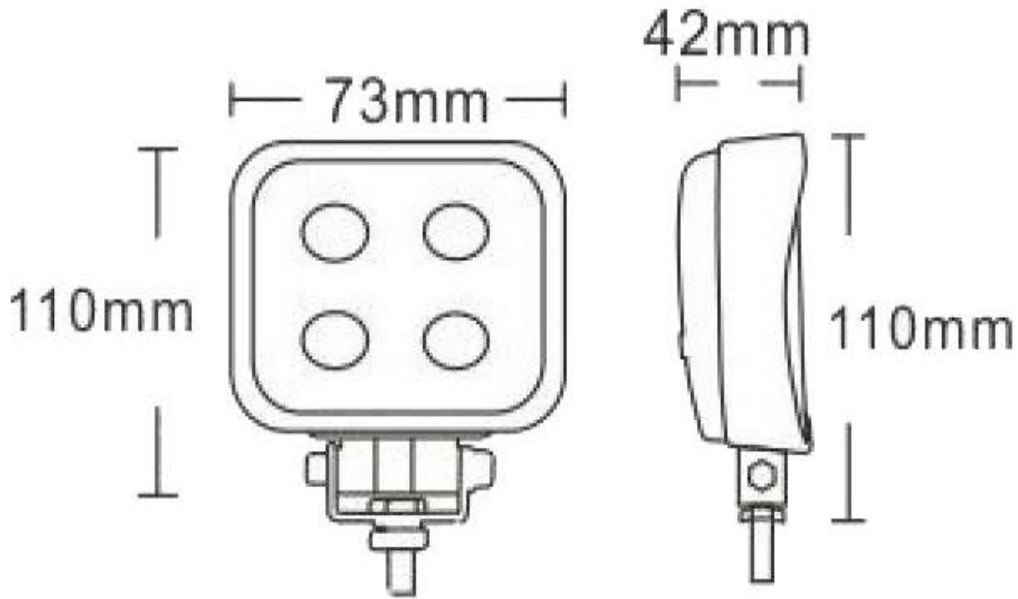

>> Product Specification

>> CKO-LED-WL604-S Square Work Lamp 4 LED Spot

CKO-LED-WL604-S

>> KEY FEATURES

- Colour: White
- Lumens: 1080
- Beam Pattern: Spot
- Approval: ECE R10
- Fixing: Bolt Bracket
- Voltage: 12-80V
- IP Rating: IP67
- LEDs: 4
- Dimensions: 73mm x 110mm x 42mm
- Aluminium housing
- PMMA lens

FOR MORE INFORMATION, CONTACT OUR SALES TEAM.

T: 020 8863 8333 (OPT1) • **E:** sales@c-ko.co.uk • **W:** www.c-ko.co.uk

Product Specification

Square Work Lamp 4 LED Spot

Product Dimensions Diagram

Wiring Information