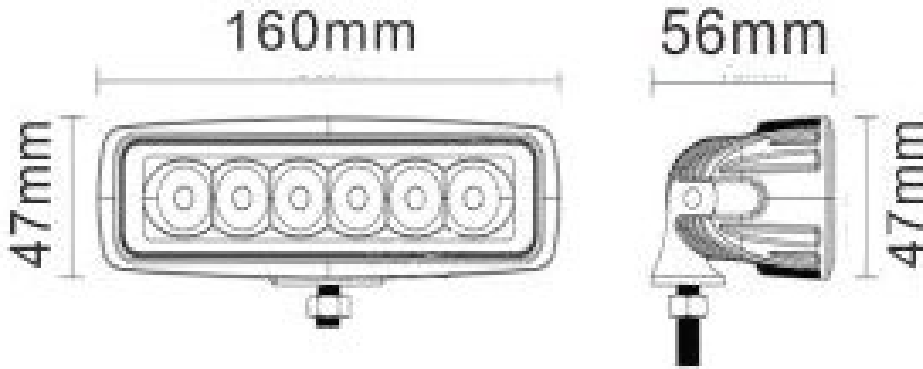

#### KEY FEATURES

- Colour: White
- Lumens: 1260
- Beam Pattern: Spot
- Approval: ECE R10
- Fixing: Bolt
- Voltage: 12-80V
- IP Rating: IP67
- LEDs: 6
- Dimensions: 160mm x 47mm x 56mm
- Aluminium housing
- Polycarbonate lens

## Product Specification

### Product Dimensions Diagram