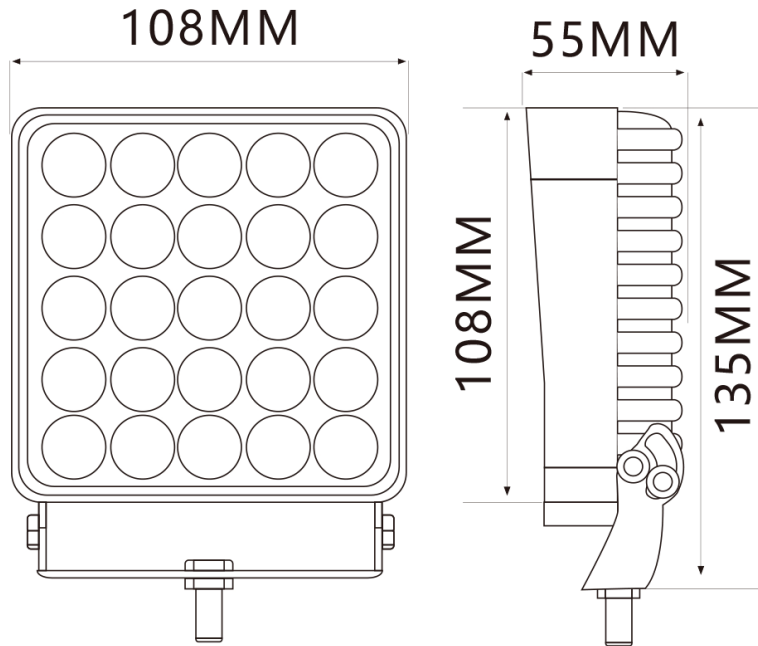

Product Specification

CKO-LED-WL-615-F Square Work Lamp 25 LED Flood

KEY FEATURES

- Colour: White
- Lumens: 5625
- Beam Pattern: Flood
- Approval: ECE R10
- Fixing: Bolt Bracket
- Voltage: 12-36V
- IP Rating: IP67
- LEDs: 25
- Dimensions: 135mm x 108mm x 55mm
- Aluminium housing
- Polycarbonate lens

FOR MORE INFORMATION, CONTACT OUR SALES TEAM.

T: 020 8863 8333 (OPT1) • **E:** sales@c-ko.co.uk • **W:** www.c-ko.co.uk

Product Specification

Square Work Lamp 25 LED Flood

Product Dimensions Diagram

Wiring Information