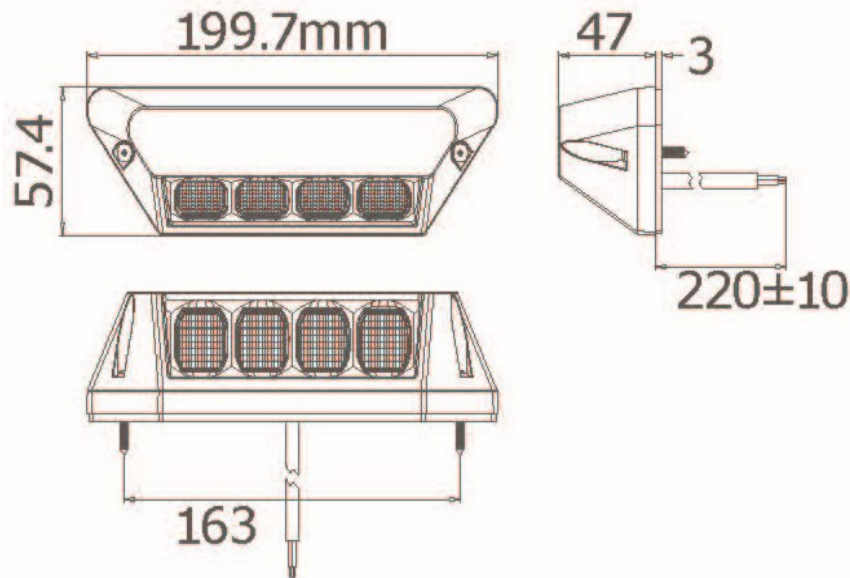

Product Specification

CKO-LED-SL2800W-W White Scene Light with White Marker

CKO-LED-SL2800W-W

» White housing also available

KEY FEATURES

- Colour: White with White Marker
- Lumens: 2800
- Beam Pattern: Flood
- Approval: ECE R10 / R148
- Fixing: Screw fix surface mount
- Voltage: 10-30V
- IP Rating: IP69K
- LEDs: 4
- Dimensions: 200mm x 57.4mm x 47mm
- Aluminium housing
- Polycarbonate lens

FOR MORE INFORMATION, CONTACT OUR SALES TEAM.

T: 020 8863 8333 (OPT1) • **E:** sales@c-ko.co.uk • **W:** www.c-ko.co.uk

Product Specification

White Scene Light with White Marker

Product Dimensions Diagram

Wiring Information

- **Brown:** Power Scene Light
- **Grey:** Marker Light
- **Black:** Ground

Warning: Avoid looking directly at LEDs while they are in operation. Doing so may result in temporary vision impairment or permanent eye damage.