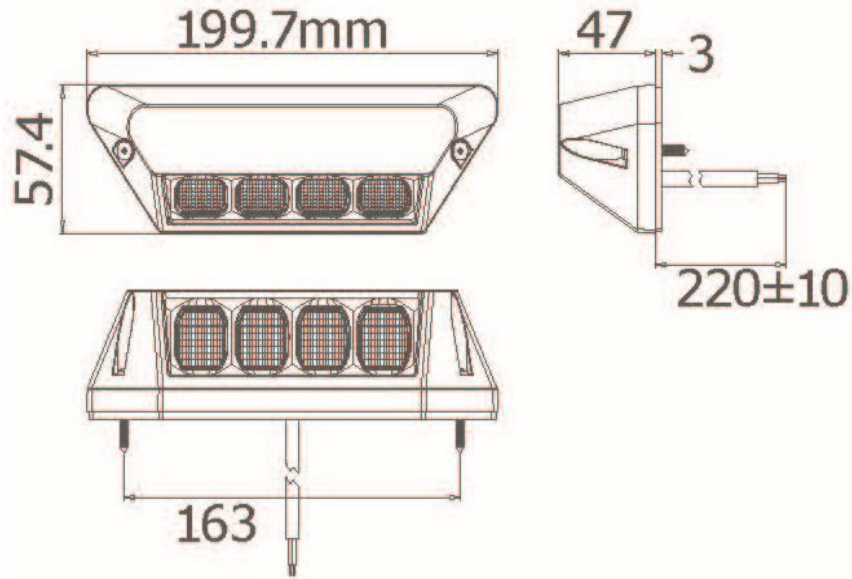

### KEY FEATURES

- Colour: White
- Lumens: 2800
- Beam Pattern: Flood
- Approval: ECE R10 / R148
- Fixing: Screw fix surface mount
- Voltage: 10-30V
- IP Rating: IP69K
- LEDs: 4
- Dimensions: 200mm x 57.4mm x 47mm
- Aluminium housing
- Polycarbonate lens

### Product Dimensions Diagram