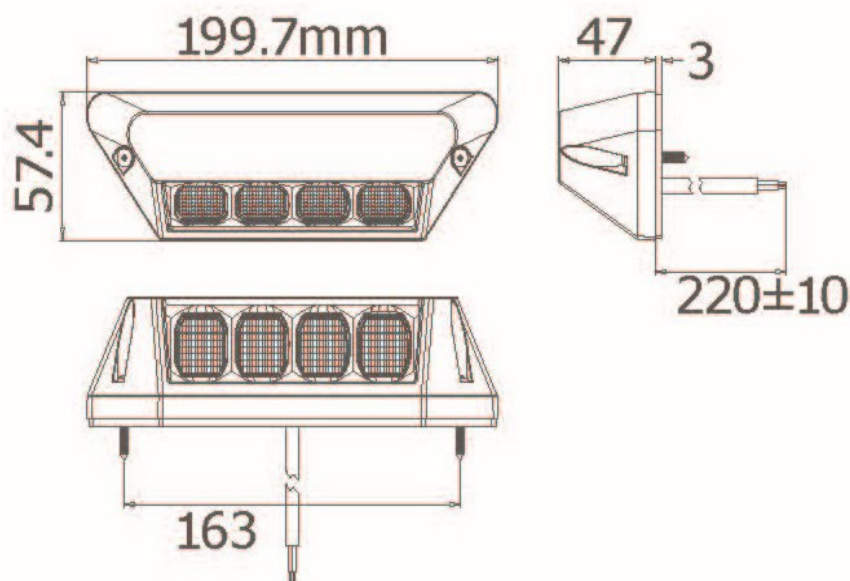

Product Specification

White Scene Light with Amber R65 Marker

Product Dimensions Diagram

Wiring Information

- **Red:** Power Scene Light
- **Brown:** Warning Light
- **Yellow:** Flash Pattern / Synchronisation
- **White:** Alternative Synchronisation
- **Black:** Ground