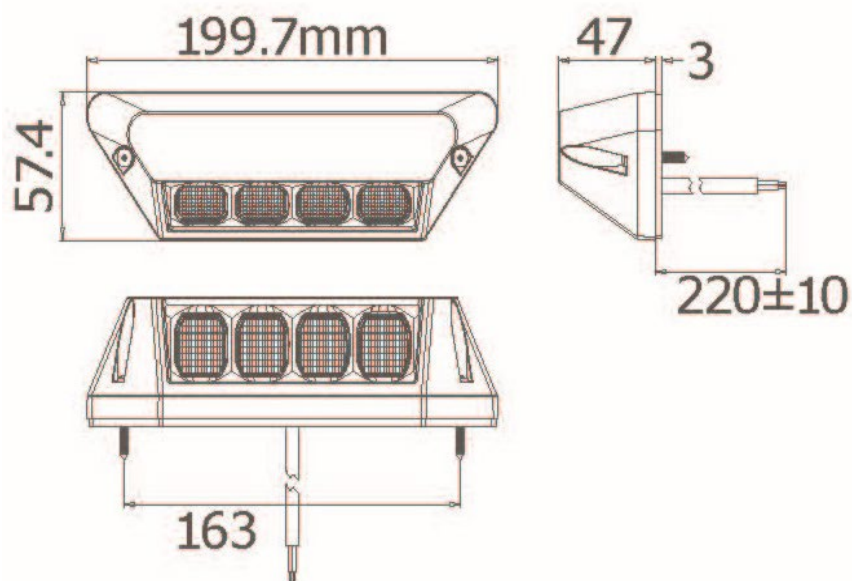

Product Specification

CKO-LED-SL2800W-R White Scene Light with Red Marker

CKO-LED-SL2800W-R

» White housing also available

KEY FEATURES

- Colour: White with Red Marker
- Lumens: 2800
- Beam Pattern: Flood
- Approval: ECE R10 / R148
- Fixing: Screw fix surface mount
- Voltage: 10-30V
- IP Rating: IP69K
- LEDs: 4
- Dimensions: 200mm x 57.4mm x 47mm
- Aluminium housing
- Polycarbonate lens

FOR MORE INFORMATION, CONTACT OUR SALES TEAM.

T: 020 8863 8333 (OPT1) • **E:** sales@c-ko.co.uk • **W:** www.c-ko.co.uk

Product Specification

White Scene Light with Red Marker

Product Dimensions Diagram

Wiring Information