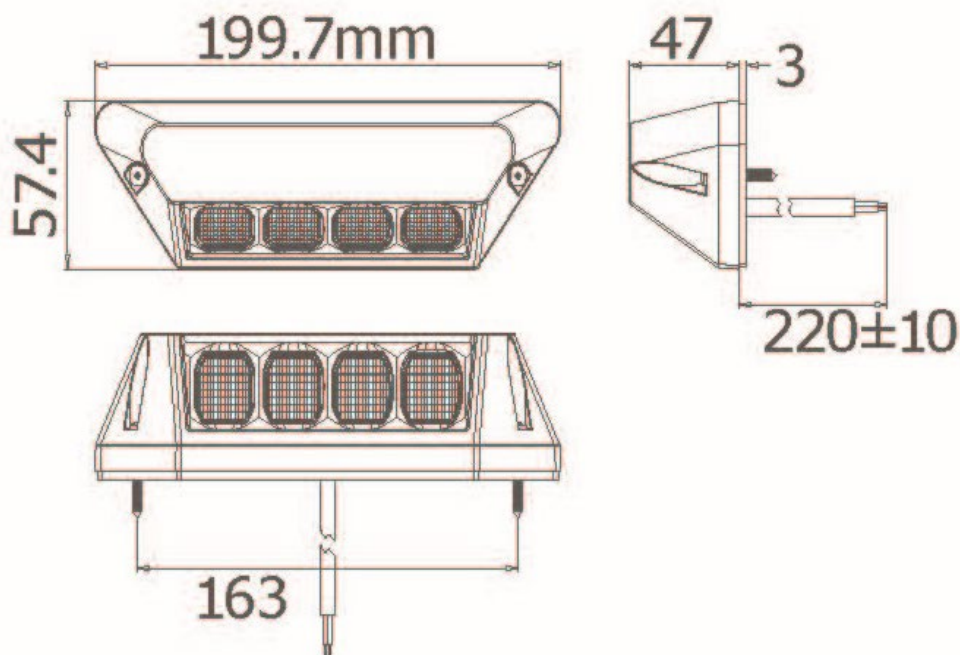

### KEY FEATURES

- Colour: White with Amber Marker
- Lumens: 2800
- Beam Pattern: Flood
- Approval: ECE R10 / R148
- Fixing: Screw fix surface mount
- Voltage: 10-30V
- IP Rating: IP69K
- LEDs: 4
- Dimensions: 200mm x 57.4mm x 47mm
- Aluminium housing
- Polycarbonate lens

### Product Dimensions Diagram