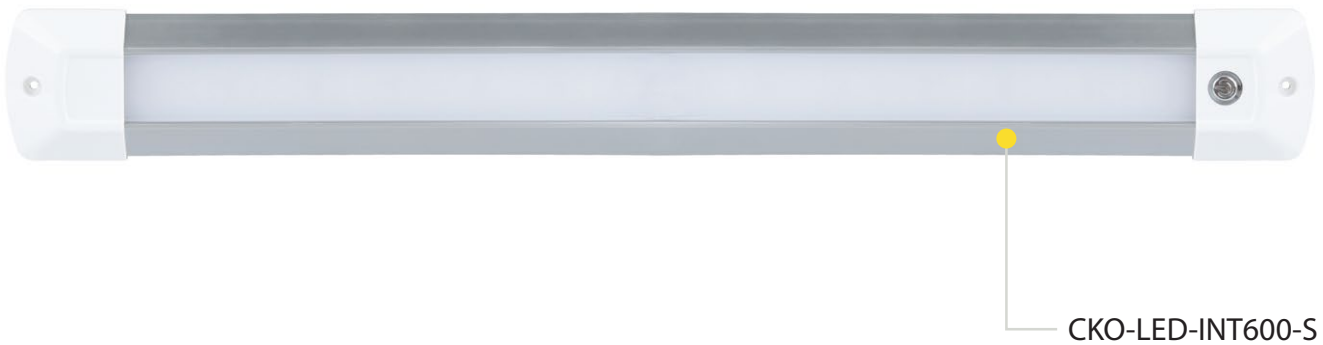

## >> CKO-LED-INT600-S Interior Light 600mm 130 LED with Switch

### >> KEY FEATURES

- Colour: White 5700-6500K
- Lumens: 1820
- Fixing: Surface
- Voltage: 10-30V
- IP Rating: IP67
- LEDs: 130
- Dimensions: 600mm x 57mm x 14.5mm
- White polymer housing with frosted lens
- Touch switch next to lens