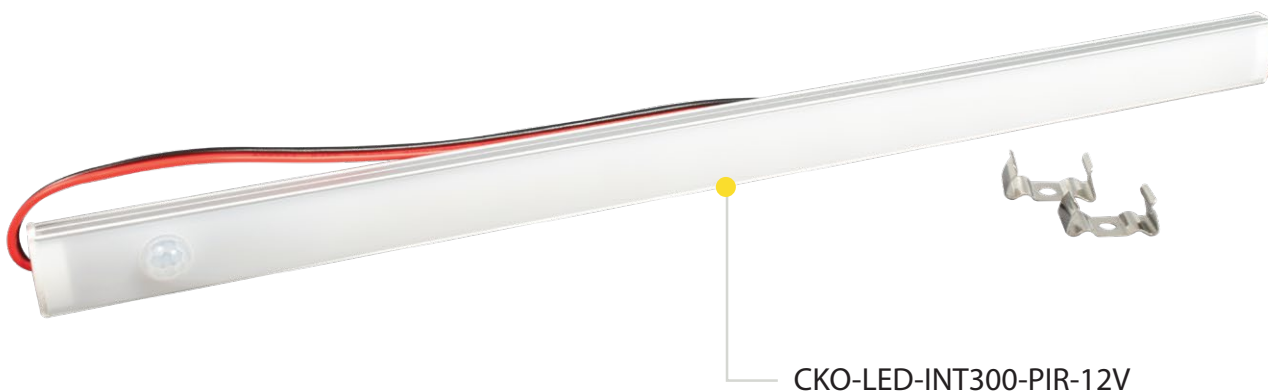

>> Product Specification

>> CKO-LED-INT300-PIR-12V Interior Light 300mm 30 LED with PIR 12V

>> KEY FEATURES

- Colour: White 6000K
- Lumens: 800
- Fixing: Mounting Clip x 2
- Voltage: 12V
- IP Rating: IP65
- LEDs: 30
- Dimensions: 300mm
- Frosted diffuser lens
- PIR Sensor to detect motion and turn on light
- Aluminium Housing