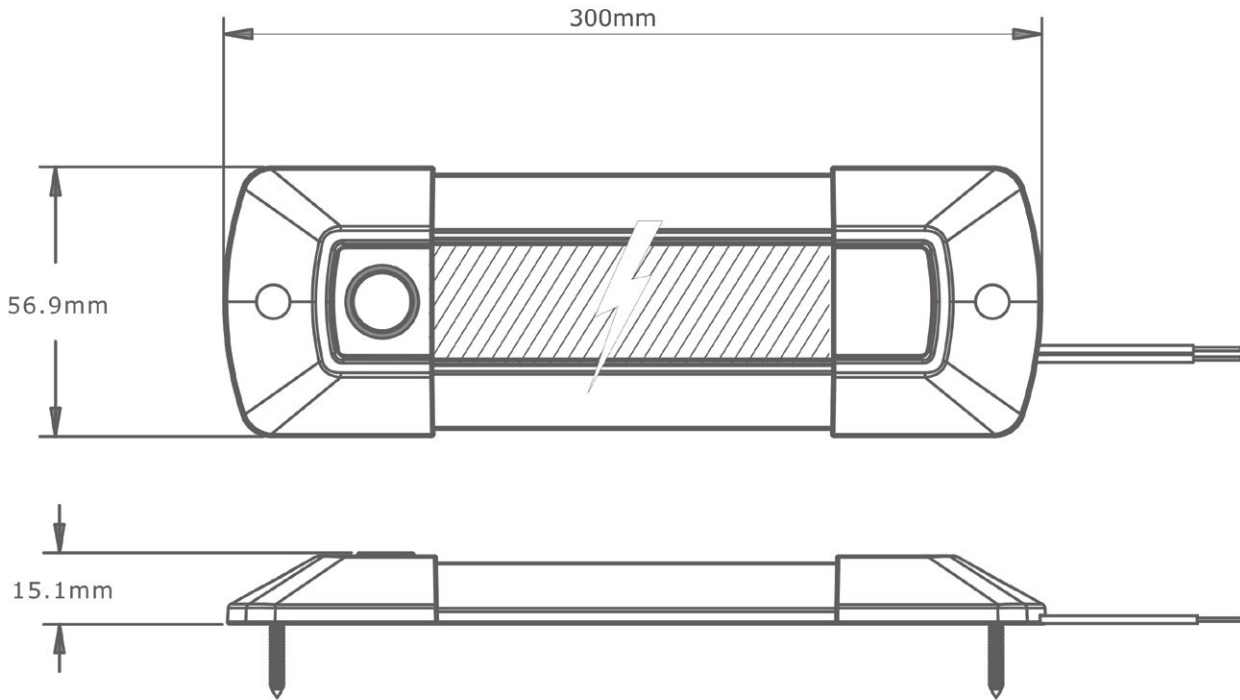

>> Product Specification

>> CKO-LED-INT300-DV Interior Light 300mm 54 LED

CKO-LED-INT300-DV

>> KEY FEATURES

- Colour: White 5700-6500K
- Lumens: 756
- Fixing: Surface
- Voltage: 10-30V
- IP Rating: IP67
- LEDs: 54
- Dimensions: 300mm x 57mm x 14.5mm
- White polymer housing with frosted lens

FOR MORE INFORMATION, CONTACT OUR SALES TEAM.

T: 020 8863 8333 (OPT1) • **E:** sales@c-ko.co.uk • **W:** www.c-ko.co.uk

Product Specification

Interior Light 300mm 54 LED

Product Dimensions Diagram

Warning: Avoid looking directly at LEDs while they are in operation. Doing so may result in temporary vision impairment or permanent eye damage.