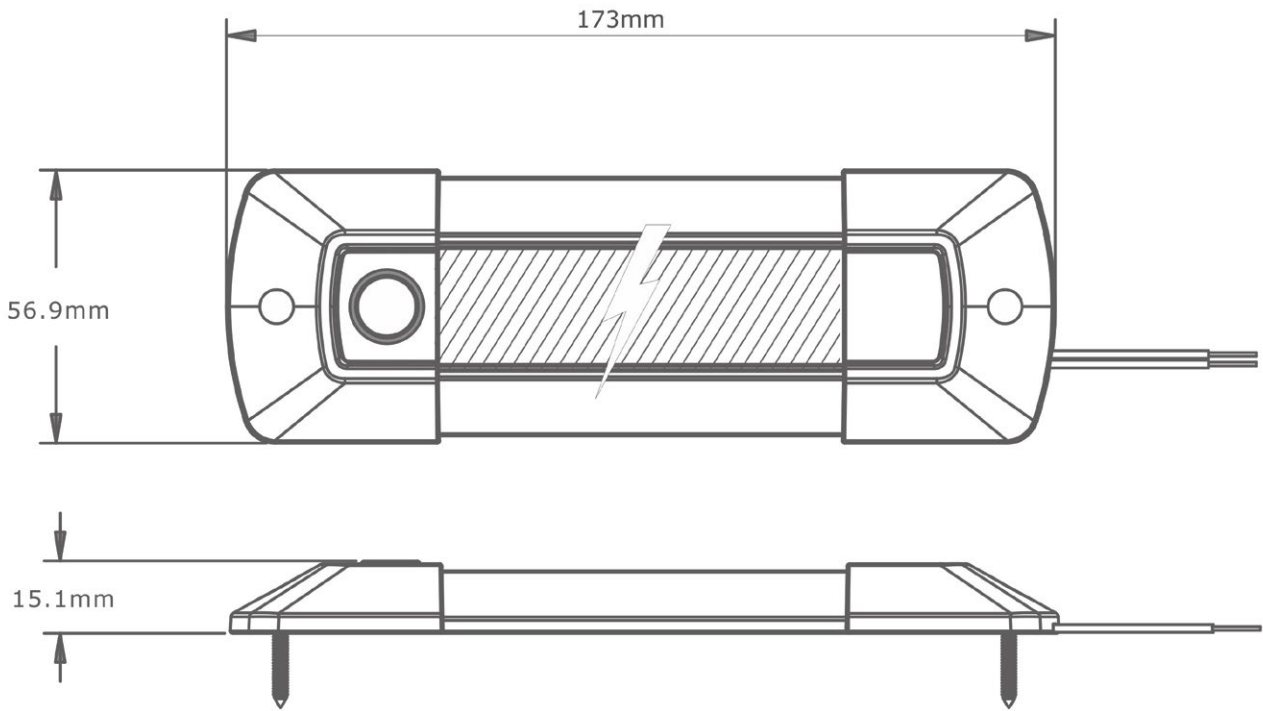

>> Product Specification

>> CKO-LED-INT173-DV Interior Light 173mm 22 LED

>> KEY FEATURES

- Colour: White 5700-6500K
- Lumens: 308
- Fixing: Surface
- Voltage: 10-30V
- IP Rating: IP67
- LEDs: 22
- Dimensions: 173mm x 57mm x 14.5mm
- White polymer housing with frosted lens

FOR MORE INFORMATION, CONTACT OUR SALES TEAM.

T: 020 8863 8333 (OPT1) • **E:** sales@c-ko.co.uk • **W:** www.c-ko.co.uk

Product Specification

Interior Light 173mm 22 LED

Product Dimensions Diagram

Warning: Avoid looking directly at LEDs while they are in operation. Doing so may result in temporary vision impairment or permanent eye damage.