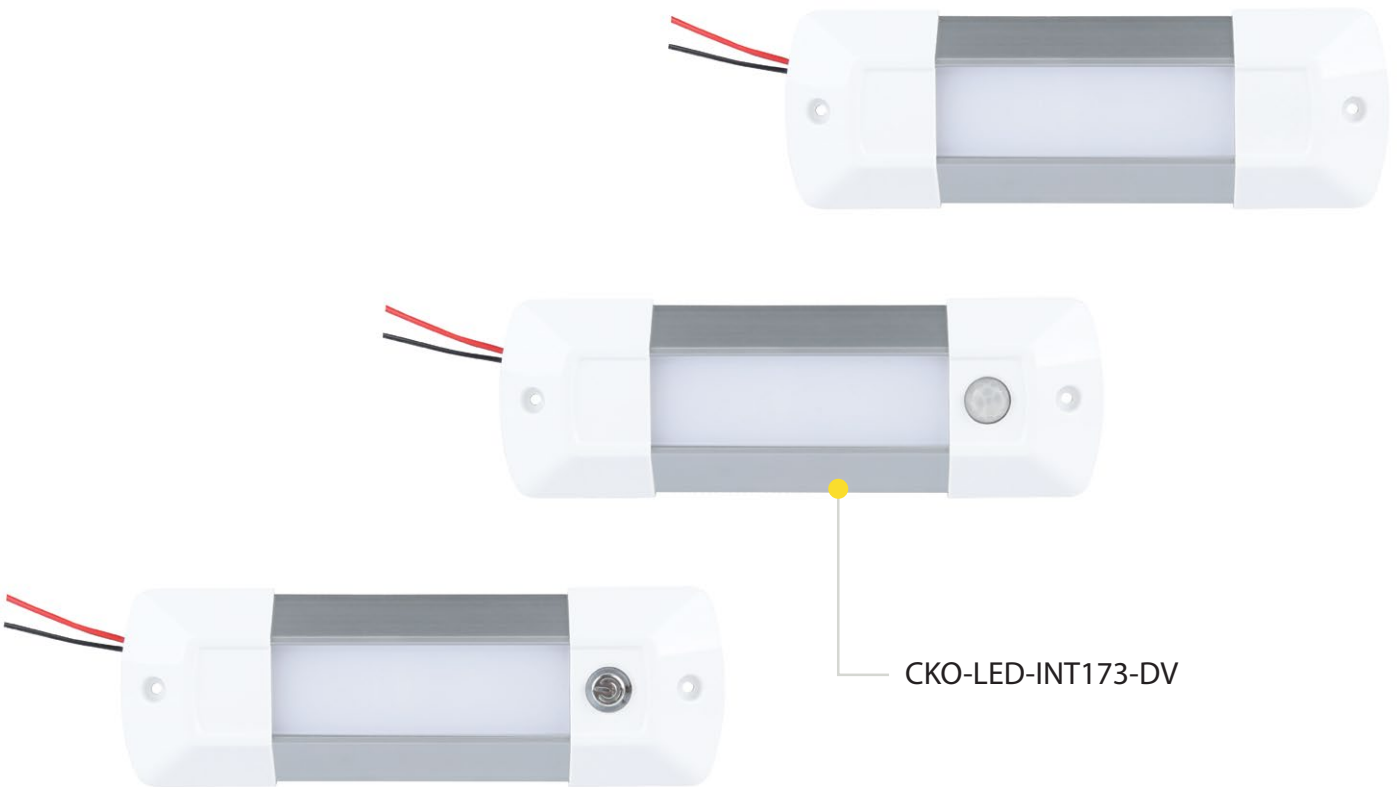

>> Product Specification

>> CKO-LED-INT173-DV Interior Light 173mm 22 LED

>> KEY FEATURES

- Colour: White 5700-6500K
- Lumens: 308
- Fixing: Surface
- Voltage: 10-30V
- IP Rating: IP67
- LEDs: 22
- Dimensions: 173mm x 57mm x 14.5mm
- White polymer housing with frosted lens

FOR MORE INFORMATION, CONTACT OUR SALES TEAM.

T: 020 8863 8333 (OPT1) • **E:** sales@c-ko.co.uk • **W:** www.c-ko.co.uk

Product Specification

Interior Light 173mm 22 LED

Product Dimensions Diagram

Warning: Avoid looking directly at LEDs while they are in operation. Doing so may result in temporary vision impairment or permanent eye damage.