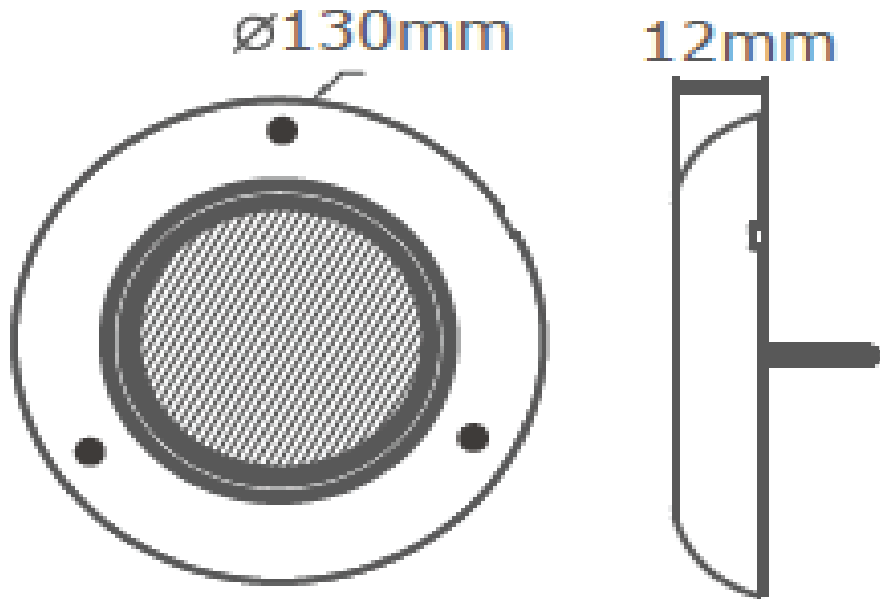

Product Specification

CKO-LED-INT130-PIR Interior Light Round 130mm 87 LED With PIR

KEY FEATURES

- Colour: White 5700-6500K
- Lumens: 1200
- Fixing: Surface
- Voltage: 10-30V
- IP Rating: IP67
- LEDs: 87
- Dimensions: 130mm x 12mm
- White polymer housing with frosted lens
- PIR Sensor to detect motion and turn on light

FOR MORE INFORMATION, CONTACT OUR SALES TEAM.

T: 020 8863 8333 (OPT1) • **E:** sales@c-ko.co.uk • **W:** www.c-ko.co.uk

Product Specification

Interior Light Round 130mm 87 LED With PIR

Product Dimensions Diagram