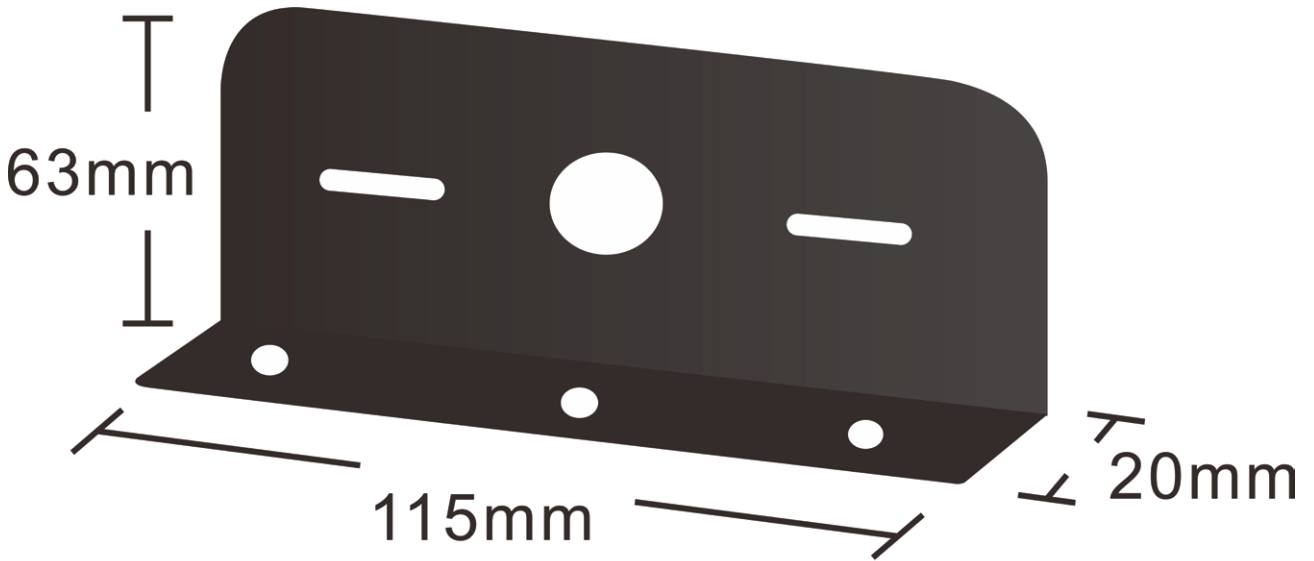

Product Specification

Strobe Light Bracket 115mm

Product Dimensions Diagram

FOR MORE INFORMATION, CONTACT OUR SALES TEAM.

T: 020 8863 8333 (OPT1) • **E:** sales@c-ko.co.uk • **W:** www.c-ko.co.uk