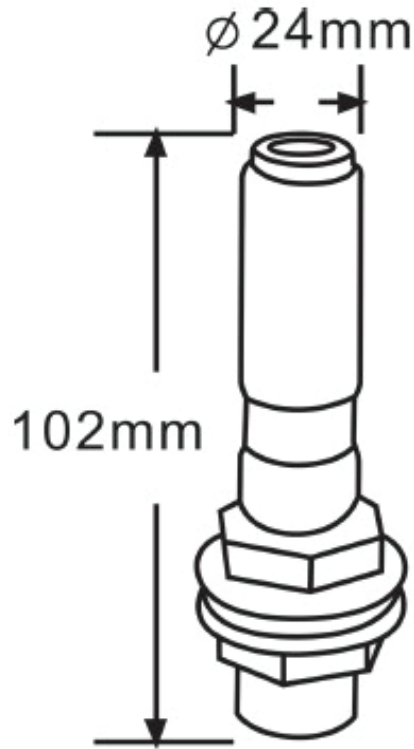

Product Specification

Pole Mount Bracket For Flexi Din

Product Dimensions Diagram

FOR MORE INFORMATION, CONTACT OUR SALES TEAM.

T: 020 8863 8333 (OPT1) • **E:** sales@c-ko.co.uk • **W:** www.c-ko.co.uk