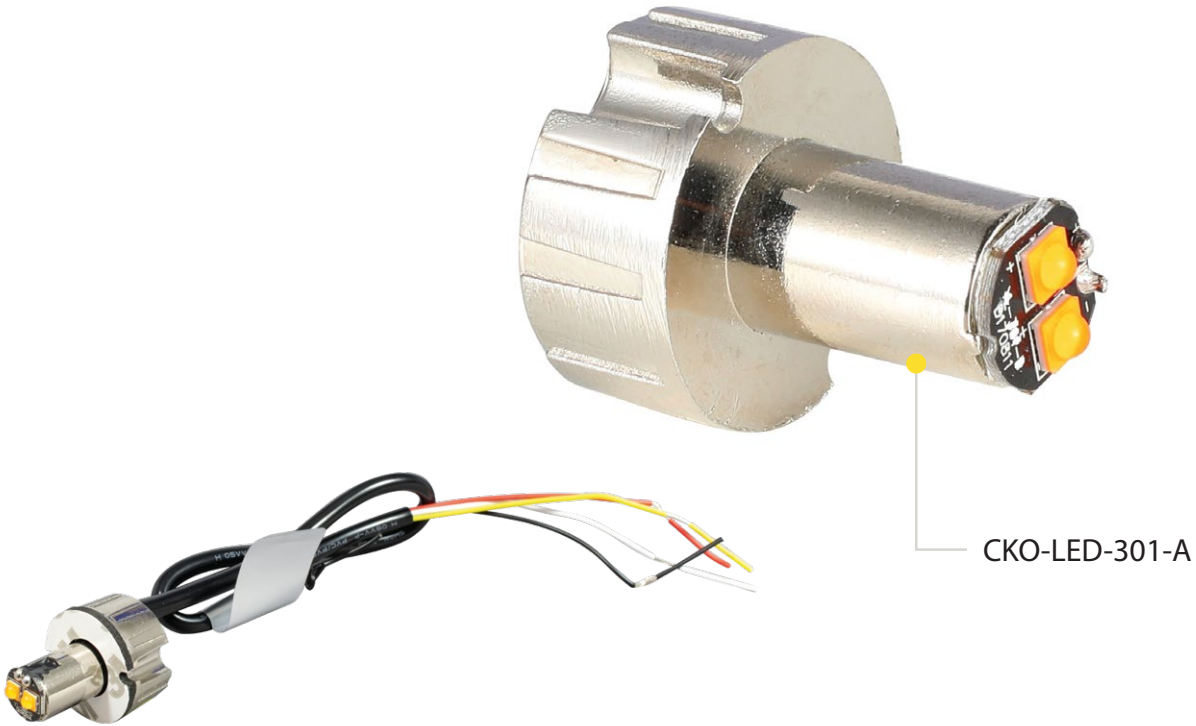

Product Specification

CKO-LED-301-A Hideaway Stem Strobe 2 LED

KEY FEATURES

- Colour: Amber
- Fixing: Bolt or Self Adhesive
- Approval: ECE R10 / R65
- Voltage: 12-24V
- IP Rating: IP69K
- LEDs: 2
- Patterns: 21 Selectable Flash Patterns
- Dimensions: 32mm x 26mm