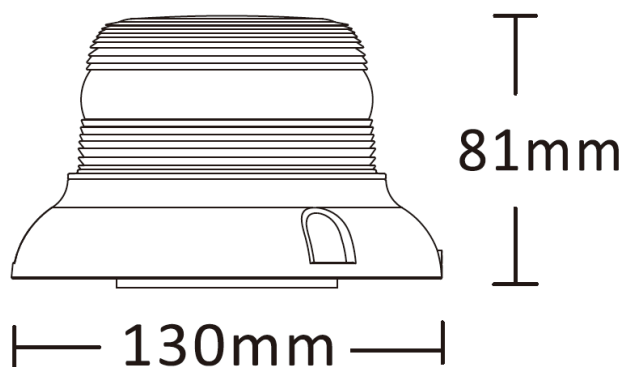

>> Product Specification

>> CKO-LED-255-M-A Amber Beacon 24 LED Magnetic Mount Airport Approved

CKO-LED-255-M-A

>> KEY FEATURES

- Lens: Amber
- Fixing: Magnetic Mount
- Approval: ECE R10 / R65 / ICAO / CAP168
- Voltage: 9-30v
- IP Rating: IP67
- LEDs: 24
- Patterns: 7 Selectable Flash Patterns
- Dimensions: 81mm x 130mm
- Flash pattern programming via push button under lens
- Airport Approved
- Cigarette lighter power attachment
- Polycarbonate lens
- -30°to +60°operating temperature

FOR MORE INFORMATION, CONTACT OUR SALES TEAM.

T: 020 8863 8333 (OPT1) • **E:** sales@c-ko.co.uk • **W:** www.c-ko.co.uk

Product Specification

Amber Beacon 24 LED Magnetic Mount Airport Approved

Product Dimensions Diagram