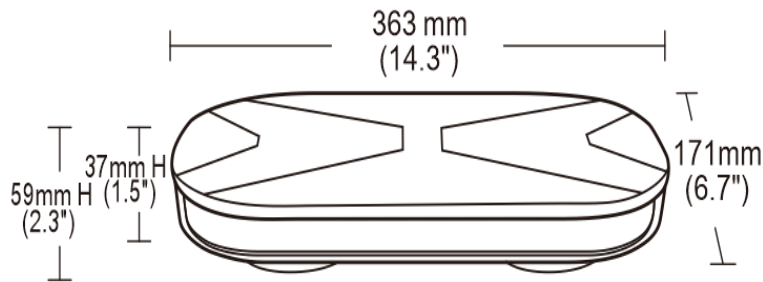

>> Product Specification

>> CKO-LED-139-M-A Amber/Black 363mm Mini Light Bar - Magnetic Mount

>> KEY FEATURES

- Light Colour: Amber
- Lens: Clear with Black Lid
- Fixing: Dual Magnetic Mount
- Approval: ECE R10/R65 Approved
- Voltage: 12-24V
- IP Rating: IP67
- LEDs: 72
- Patterns: 26 Selectable Flash Patterns
- Additional: Cable with switch included
- Dimensions: 363mm x 171mm x 37mm (59mm inc. magnet)
- Ultra slim design
- Reverse polarity protection
- Integrated lens design to base provides excellent optical effect
- Magnetic base with suction cups
- -30° to +60° operating temperature

FOR MORE INFORMATION, CONTACT OUR SALES TEAM.

T: 020 8863 8333 (OPT1) • **E:** sales@c-ko.co.uk • **W:** www.c-ko.co.uk

Product Specification

Amber/Black 363mm Mini Light Bar - Magnetic Mount

Product Dimensions Diagram