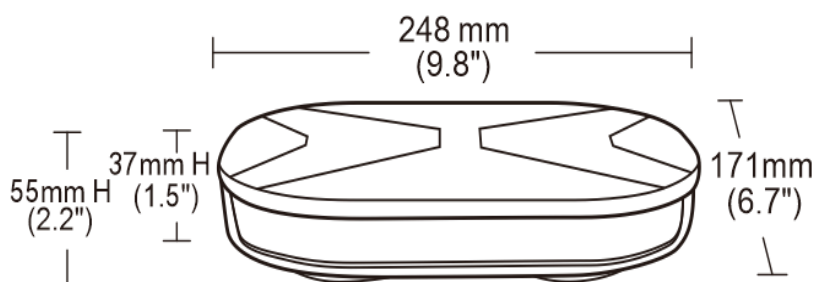

### >> KEY FEATURES

- Light Colour: Amber
- Lens: Clear with Black Lid
- Fixing: Dual Magnetic Mount
- Approval: ECE R10/R65 Approved
- Voltage: 12-24V
- IP Rating: IP67
- LEDs: 60
- Patterns: 26 Selectable Flash Patterns
- Additional: Cable with switch included
- Dimensions: 248mm x 171mm x 37mm (55mm inc. magnet)
- Ultra slim design
- Reverse polarity protection
- Integrated lens design to base provides excellent optical effect
- Magnetic base with suction cups
- -30° to +60° operating temperature

#### Product Dimensions Diagram