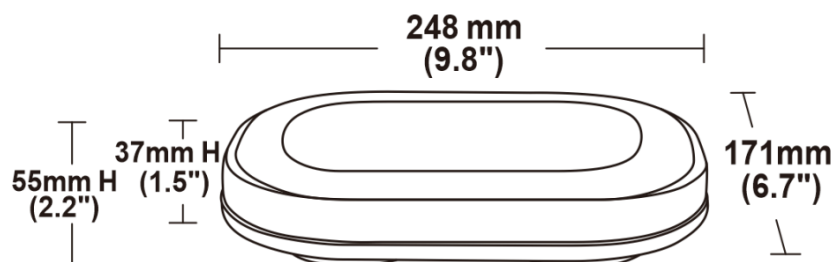

### >> KEY FEATURES

- Light Colour: Amber
- Lens: Clear
- Fixing: Dual Magnetic Mount
- Approval: ECE R10/R65 Approved
- Voltage: 12-24V
- IP Rating: IP67
- LEDs: 60
- Patterns: 26 Selectable Flash Patterns
- Additional: Cable with switch included
- Dimensions: 248mm x 171mm x 37mm (55mm inc. magnet)
- Ultra slim design
- Reverse polarity protection
- Integrated lens design to base provides excellent optical effect
- Magnetic base with suction cups
- -30° to +60° operating temperature

## Product Specification

### Product Dimensions Diagram